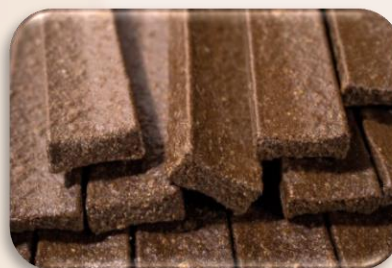

mira mar

BW600

Flat Strip Tooth Brush 40pcs

EN - Snack for dogs - Complementary food for dogs

Composition: Cereals, meat and animal derivatives, derivatives of vegetable origin, minerals.

Additives: natural colourant, preservatives.

Analysis: crude protein 16.3%, crude fibre 1.1%, crude fat 3.2%, crude ash 4.9%, moisture 20.5%.

Feeding instructions: serve as a reward, provide the animal with an access to drinking water.

Storage: keep in the original package at room temperature.

Not for human consumption!

Shelf life: 12 months from the production date.

Goods are regularly analysed by certified independent laboratories.

6x

225x125x75

395x230x165

Pcs / unit	Unit	Unit / transp.	Transp. / lay	Lays / pal.	Transp. / pal.	Unit / Pal	Brutto / pal.	Height / pal.
40 pcs	Box	6	10	4	40	240	550 kg	100 cm

Length of the product	Net weight of the product	EAN polybag	EAN box	EAN transport
21 cm	47g	-	8595042618600	8595042602784