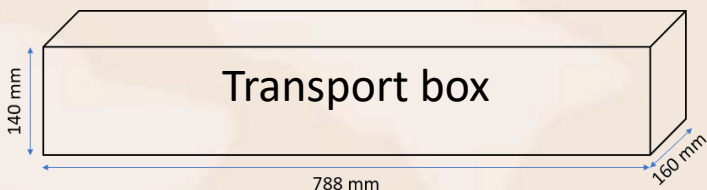

Goods are regularly analysed by certified independent laboratories.

Protect from drying out. After removing required amount of the product close the jar again.

Pcs / unit	Unit	Unit / transp.	Transp. / lay	Lays / pal.	Transp. / pal.	Unit / Pal	Brutto / pal.	Height / pal.
35 pcs	Jar	5	7	12	84	420	700 kg	200 cm