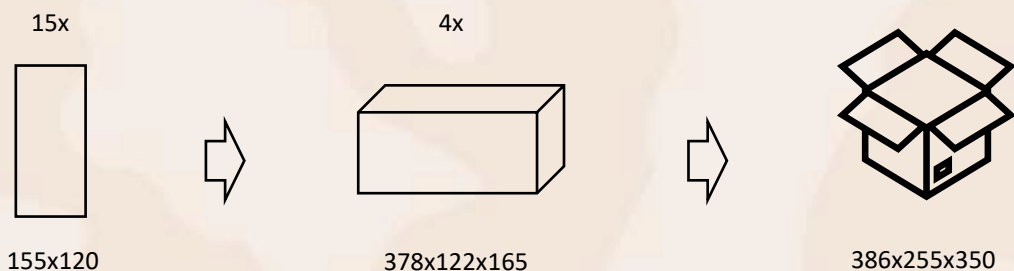

Goods are regularly analysed by certified independent laboratories.

Pcs / unit	Unit	Unit / transp.	Transp. / lay	Lays / pal.	Transp. / pal.	Unit / pal.	Brutto / pal.	Height / pal.
15 polybags	Box	4	9	5	45	180	320 kg	197 cm
Length of the product	Net weight of the product	EAN polybag		EAN box		EAN transport		
-	80 g	8595042694437		8595042681437		8595042678437		